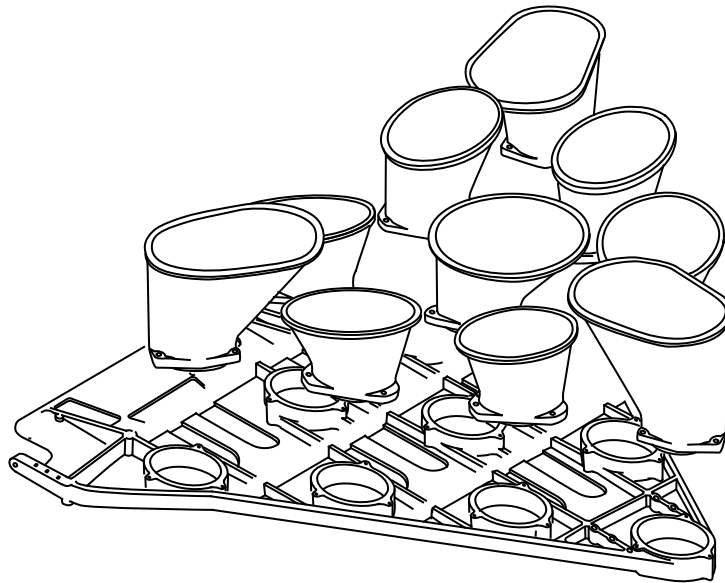

12-200035-000
GENEVA PLATE LH

12-200036-000
GENEVA PLATE RH

12-200874-000
JCP DECK PAD
(HOT SHOT STYLE)

12-200016-091
SCISSOR ARM
ASSY COMPLETE

12-200892-000
SPOTTING
FINGER RH

12-200893-000
SPOTTING
FINGER LH

12-200114-000
DECK ROLLER
ASSY

12-100281-000
CABLE TUBE ASSY

DECK ASSEMBLY

Call 631-582-5450 in NY or Fax 631-582-5875. Outside the NY area, 1-800-366-4JCP.

Section 4 Deck Assembly

DECK ASSEMBLY

DECK ASSEMBLY

ITEM	PART NUMBER	DESCRIPTION	ITEM	PART NUMBER	DESCRIPTION
1	11-001180-000	HEX HD SCREW	20	12-200059-003	WASHER
2	11-001344-000	HEX HD SCREW	21	12-200059-006	WASHER
3	11-002260-000	HEX HD SCREW	22	12-200065-002	WASHER
4	11-007180-000	SOFL HD SCREW	23	12-200124-000	BRACKET
5	11-125211-000	HEX JAM NUT-RH	24	12-200128-000	PIN
6	11-125261-000	HEX JAM NUT-LH	25	12-200129-000	PIN
7	11-170015-000	LOCKNUT	26	12-200134-000	DECK POST & HARDWARE-RH
8	11-170110-000	LOCKNUT	27	12-200135-000	DECK POST & HARDWARE-LH
9	11-190014-000	PLAIN WASHER	28	12-202188-000	SPACER
10	11-195016-000	LOCKWASHER	29	12-350122-000	STABILIZING ROD ASSY
11	11-230001-001	X-WASHER	30	12-350122-002	ROD
12	11-421107-000	OILITE BEARING	31	12-350122-003	ROD END-RH
13	11-431000-000	BEARING	32	12-350122-004	ROD END-LH
14	11-450202-000	INNER RING	33	12-350122-005	RETAINING RING
15	11-484000-000	NEEDLE BEARING	34	12-350128-000	WASHER
16	11-530030-000	RETAINING RING	35	12-350129-000	SPACER
17	11-530033-000	RETAINING RING	36	12-350802-000	DECK HOOK ASSY
18	12-100166-015	PIN	37	12-350803-000	DECK HOOK
19	12-200055-000	PULLEY ASSY	38	12-350804-000	DECK HOOK HUB