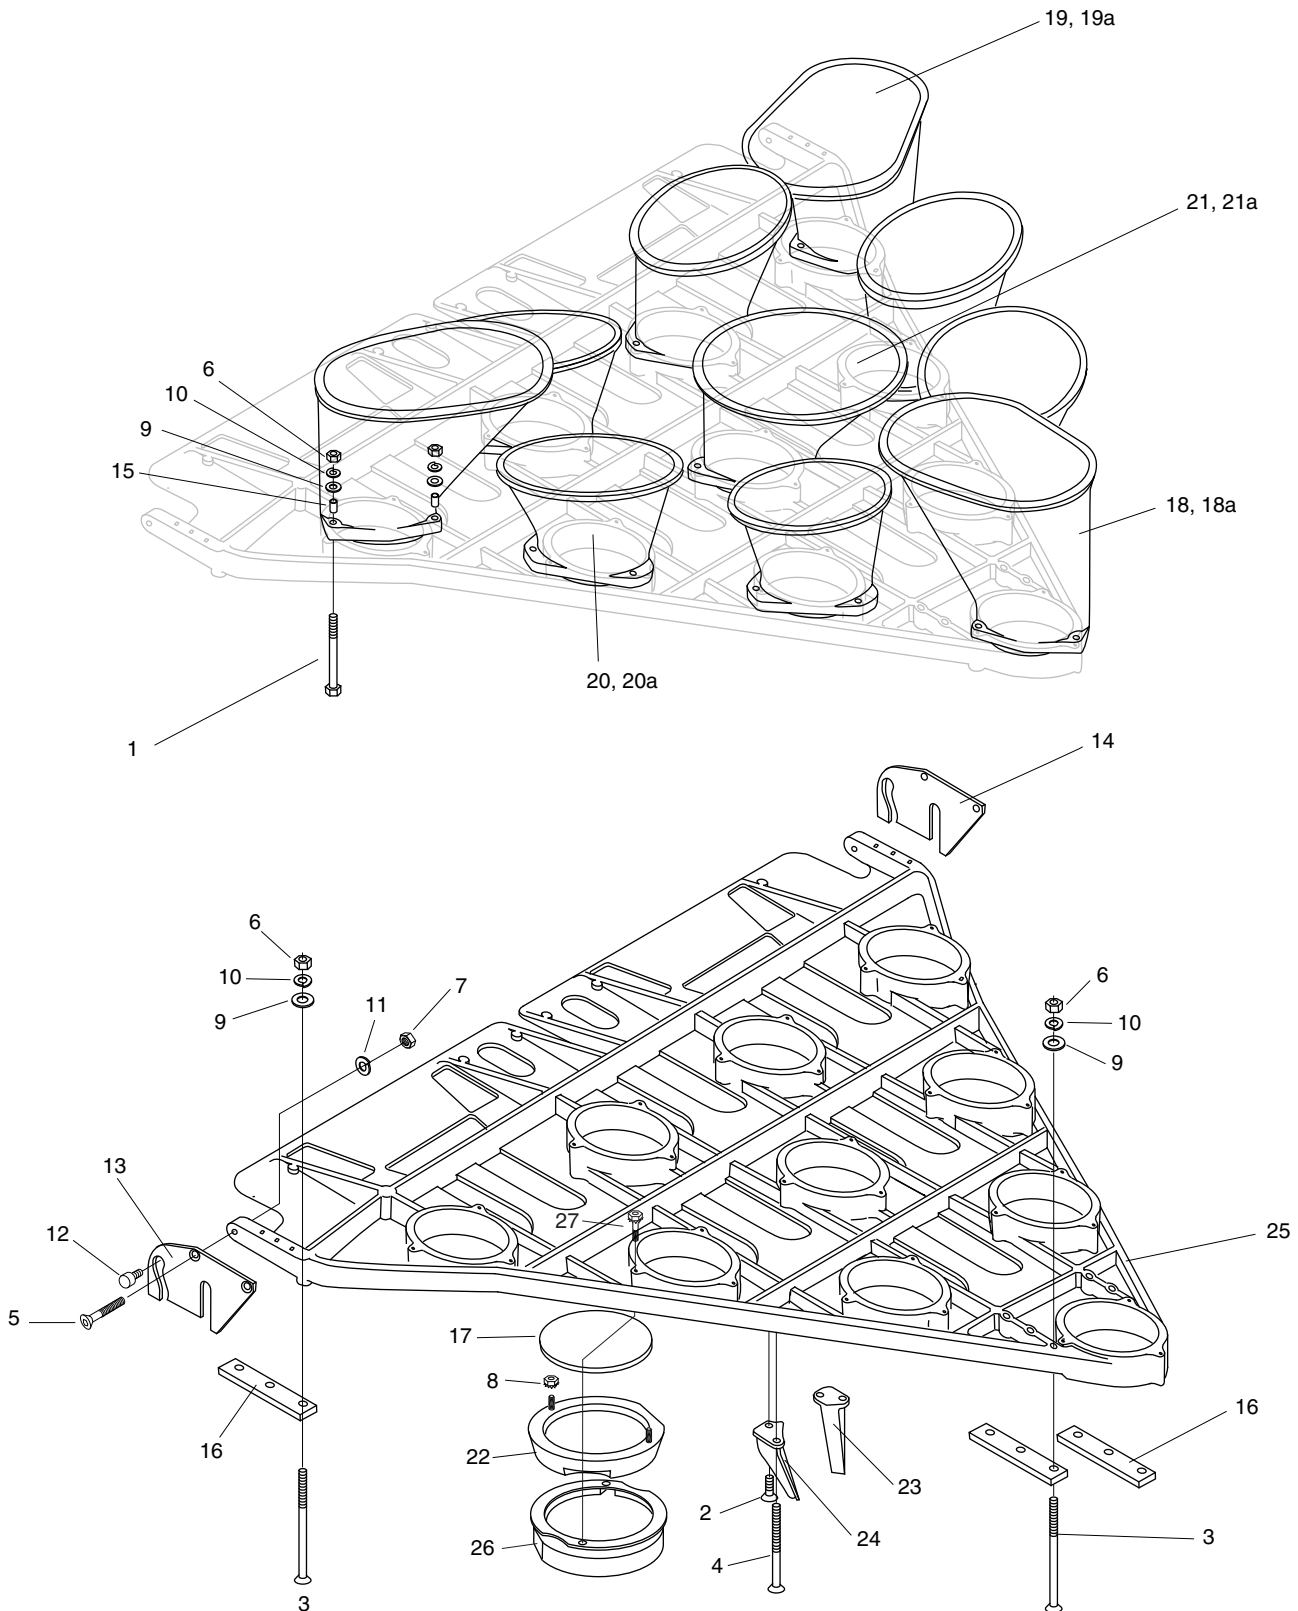

DECK ASSEMBLY

ITEM	PART NUMBER	DESCRIPTION	ITEM	PART NUMBER	DESCRIPTION
1	11-001196-000	HEX HD SCREW	17	12-200162-000	SWITCH PLATE
2	11-007186-000	SOFL HD SCREW	18	12-200808-002	DECK CHUTE #1
3	11-007195-000	SOFL HD SCREW	18a	12-200808-602	PINNACLE #1 CHUTE
4	11-007197-000	SOFL HD SCREW	19	12-200808-003	DECK CHUTE #7, 10
5	11-007352-000	SOFL HD SCREW	19a	12-200808-603	PINNACLE #7, 10 CHUTE
6	11-125100-000	HEX NUT	20	12-200900-000	MULTI CHUTE
7	11-125104-000	HEX NUT	20a	12-200900-600	PINNACLE MULTI CHUTE
8	11-176006-001	KEP NUT	21	12-200837-000	DECK CHUTE #5
9	11-190010-000	PLAIN WASHER	21a	12-200837-600	PINNACLE #5 CHUTE
10	11-195014-000	LOCKWASHER	22	12-200874-000	HOT SHOT STYLE DECK PAD
11	11-195016-000	LOCKWASHER	23	12-200892-000	SPOTTING FINGER RH
12	11-480001-000	CAM FOLLOWER	24	12-200893-000	SPOTTING FINGER LH
13	12-200035-000	GENEVA PLATE LH	25	12-862117-000	MOVING DECK ASSY
14	12-200036-000	GENEVA PLATE RH	26	12-860571-000	PACKAGE OF 10 PADS WITH PINFINDER
15	12-200047-003	SPACER	27	11-015165-001	HEX HD SCREW
16	12-200089-000	TRACK			

KITS AVAILABLE:

- 12-862873-000 DECK CHUTE KIT
  12-860872-000 DECK COMPONENTS KIT

NEW URETHANE DECK CHUTES

1. Highlights of this injection molded urethane chute:
2. 50% less weight loss than poured units for longevity
   - Less porosity, which is the typical reason why poured units fail
   - The lowest coefficient of friction for optimal performance in all conditions
   - Injection molded consistency, no blem or air pockets; you get the same product and performance on a consistent basis
   - Mechanic preferred pre-trimmed skirt

Call 631-582-5450 in NY or Fax 631-582-5875. Outside the NY area, 1-800-366-4JCP.

DECK ASSEMBLY