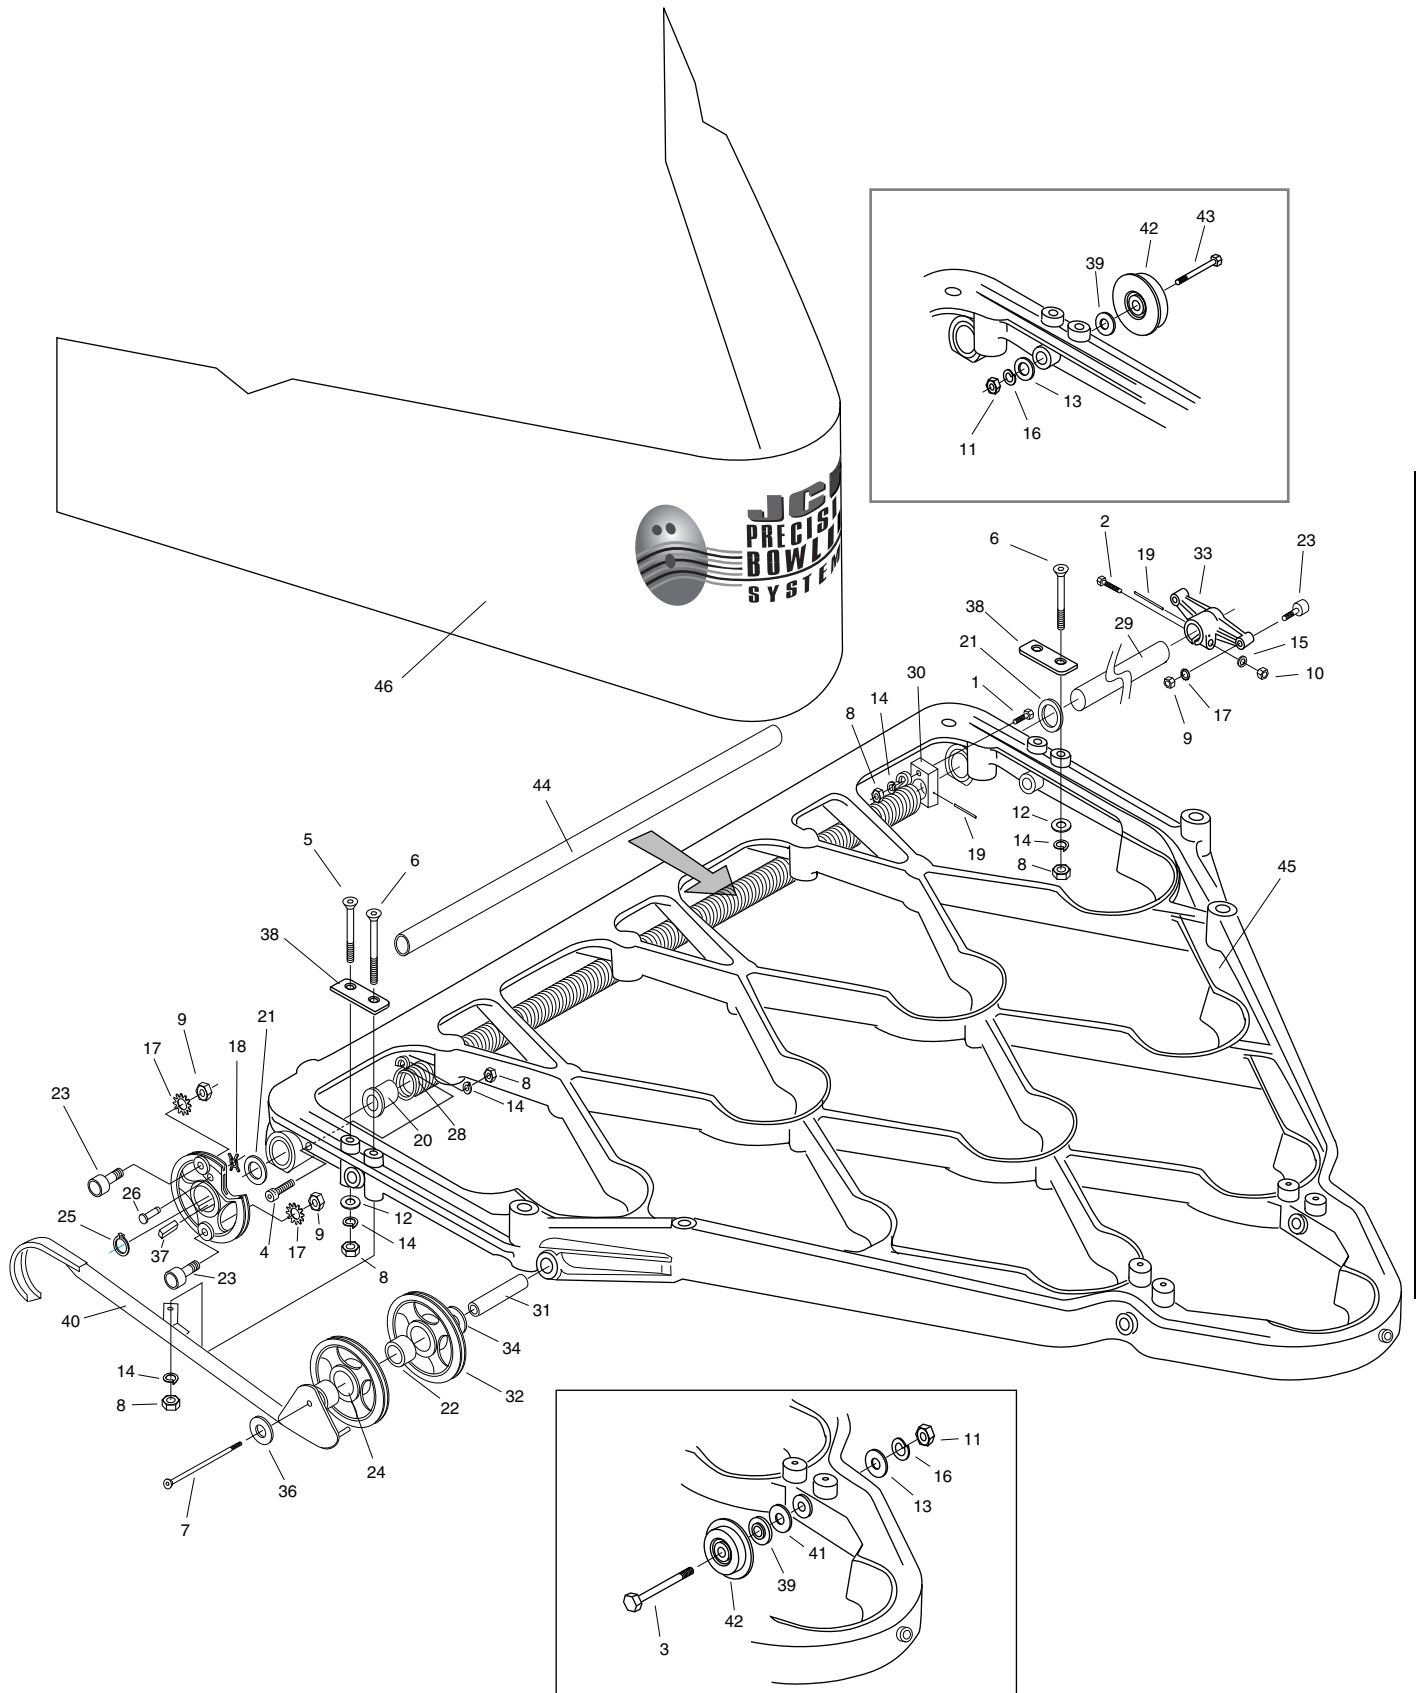

DECK ASSEMBLY

ITEM	PART NUMBER	DESCRIPTION	ITEM	PART NUMBER	DESCRIPTION
1	11-001184-000	HEX HD SCREW	24	11-484000-000	NEEDLE BEARING
2	11-001272-000	HEX HD SCREW	25	11-530028-000	RETAINING RING
3	11-001440-000	HEX HD SCREW	26	12-100166-009	PIN
4	11-005190-000	SOC HD CAP SCREW	27	12-200011-000	DECK DRIVE PULLEY
5	11-007195-000	SOFL HD SCREW	28	12-200025-000	TORSION SPRING
6	11-007197-000	SOFL HD SCREW	29	12-200033-000	SHAFT
7	11-007203-000	SOFL HD SCREW	30	12-200053-000	SPRING ANCHOR
8	11-125100-000	HEX NUT	31	12-200054-000	STUD
9	11-125101-000	HEX NUT	32	12-200055-000	PULLEY ASSY
10	11-125102-000	HEX NUT	33	12-200058-000	DECK BELL CRANK
11	11-170112-000	LOCKNUT	34	12-200059-003	WASHER
12	11-190010-000	PLAIN WASHER	35	12-200059-004	WASHER
13	11-190014-000	PLAIN WASHER	36	12-200065-002	WASHER
14	11-195014-000	LOCKWASHER	37	12-200084-002	KEY
15	11-195015-000	LOCKWASHER	38	12-200090-000	PLATE
16	11-195016-000	LOCKWASHER	39	12-200091-000	SPACER (PRIOR TO S/N 18,000)
17	11-198005-000	EXT TOOTH LOCKWASHER	40	12-200097-000	CABLE GUIDE
18	11-230001-001	X-WASHER	41	12-200111-000	DECK SHIM (AS REQ'D)
19	11-345316-000	ROLL PIN	42	12-200126-000	WHEEL ASSY
20	11-421022-000	BEARING-OILITE	43	12-200127-000	HEX HD SCREW
21	11-422001-000	THRUST BEARING	44	12-200136-000	SPRING TUBE
22	11-450202-000	INNER RING	45	12-200800-020	MAIN DECK
23	11-480001-000	CAM FOLLOWER	46	12-862037-002	DECK SHIELD

DECK ASSEMBLY

DECK ASSEMBLY

Call 631-582-5450 in NY or Fax 631-582-5875. Outside the NY area, 1-800-366-4JCP.