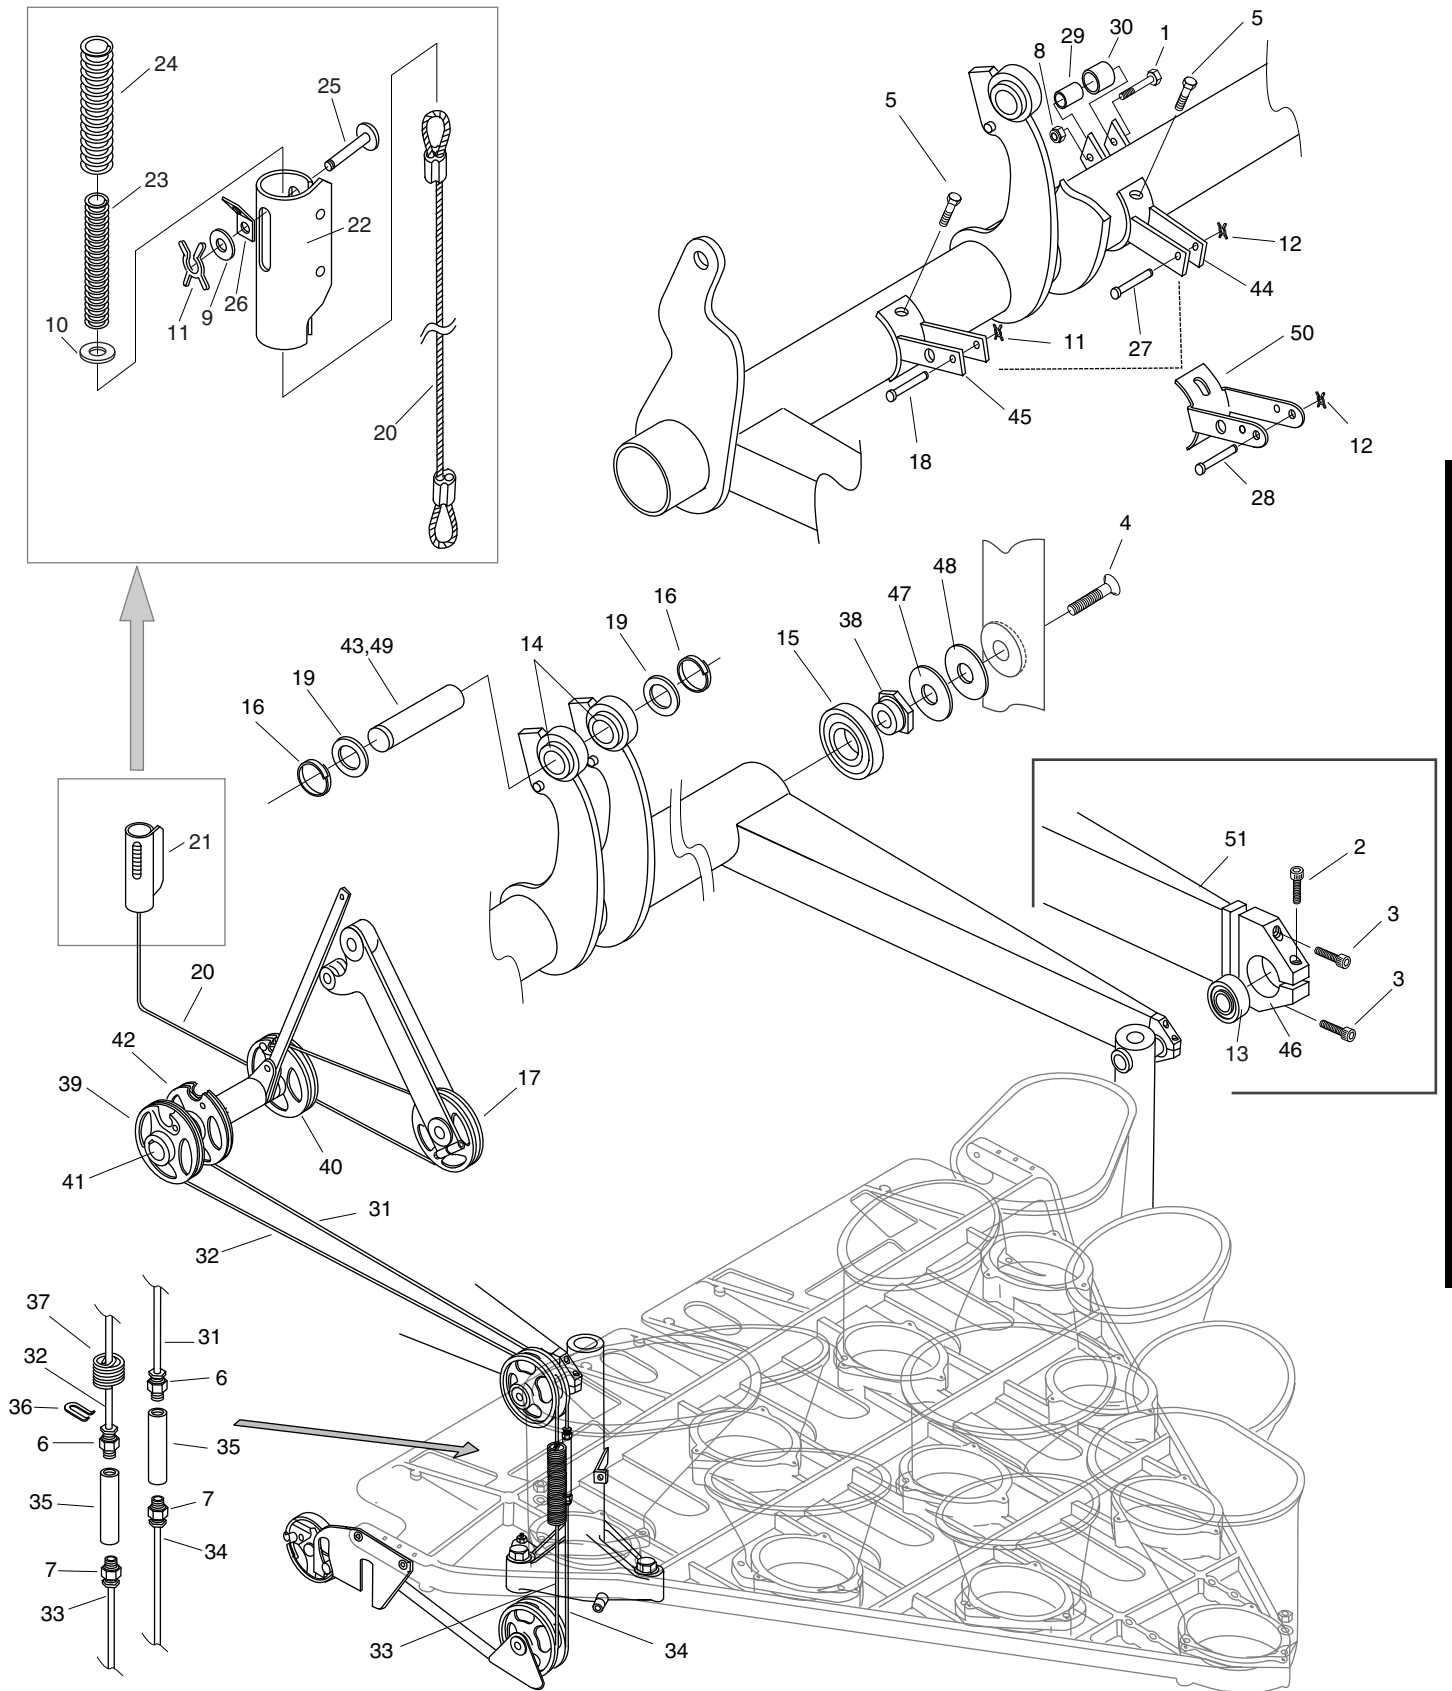

DECK ASSEMBLY

ITEM	PART NUMBER	DESCRIPTION	ITEM	PART NUMBER	DESCRIPTION
1	11-001190-000	HEX HD SCREW	27	12-150158-014	X-WASHER PIN
2	11-005184-000	SOC HD CAP SCREW	28	12-150158-016	X-WASHER PIN
3	11-005264-000	SOC HD CAP SCREW	29	12-150209-004	RESTRICTED DROP LINK SPACER
4	11-007676-000	SOFL HD SCREW	30	12-150282-000	NYLON ROLLER
5	11-015285-000	SEMS HXHD SCREW	31	12-200066-002	CABLE ASSY
6	11-125209-000	HEX JAM NUT-RH	32	12-200066-003	CABLE ASSY
7	11-125259-000	HEX JAM NUT-LH	33	12-200066-004	CABLE ASSY
8	11-170007-000	LOCKNUT	34	12-200067-000	LOWER SCISSOR CABLE
9	11-190010-000	PLAIN WASHER	35	12-200069-000	BARREL
10	11-191016-000	WASHER (2 REQ)	36	12-200099-000	SPRING RETAINER
11	11-230001-001	X-WASHER	37	12-200125-000	KEEPER SPRING
12	11-230003-001	X-WASHER	38	12-350009-000	BEARING STUD
13	11-431000-000	BEARING	39	12-350029-000	MOVING DECK PULLEY
14	11-461000-000	NEEDLE BEARING	40	12-350030-000	MOVING DECK PULLEY
15	11-490001-000	BEARING	41	12-350032-000	PULLEY SHAFT
16	11-533512-000	RETAINING RING	42	12-350033-000	SCISSOR PULLEY ASSY
17	12-100081-000	PULLEY ASSY	43	12-350035-000	SHAFT (PRIOR TO S/N 71,488)
18	12-100166-016	PIN	44	12-350097-000	RESTRICTED DROP LINK BRACKET
19	12-100170-017	WASHER	45	12-350098-000	DETECTOR ROD BRACKET
20	12-100280-000	MOVING DECK CABLE ASSY	46	12-350109-000	DECK LIFT ARM
21	12-100281-000	CABLE TUBE ASSY	47	12-350111-002	SHIM .010 (AS REQ'D)
22	12-100479-000	SPRING TUBE	48	12-350111-003	SHIM .020 (AS REQ'D)
23	12-100481-000	SPRING	49	12-350166-000	SHAFT (AFTER S/N 71,489)
24	12-100482-000	SPRING	50*	12-350178-000	BRACKET
25	12-100483-000	ACTUATOR PIN	51	12-862581-000	DECK LIFT SHAFT
26	12-100875-000	CLIP			

*NOTE: ITEM #50 IS A UNIVERSAL BRACKET WHICH REPLACES ITEMS #44 & #45.

Call 631-582-5450 in NY or Fax 631-582-5875. Outside the NY area, 1-800-366-4JCP.

DECK ASSEMBLY

DECK ASSEMBLY

Call 631-582-5450 in NY or Fax 631-582-5875. Outside the NY area, 1-800-366-4JCP.