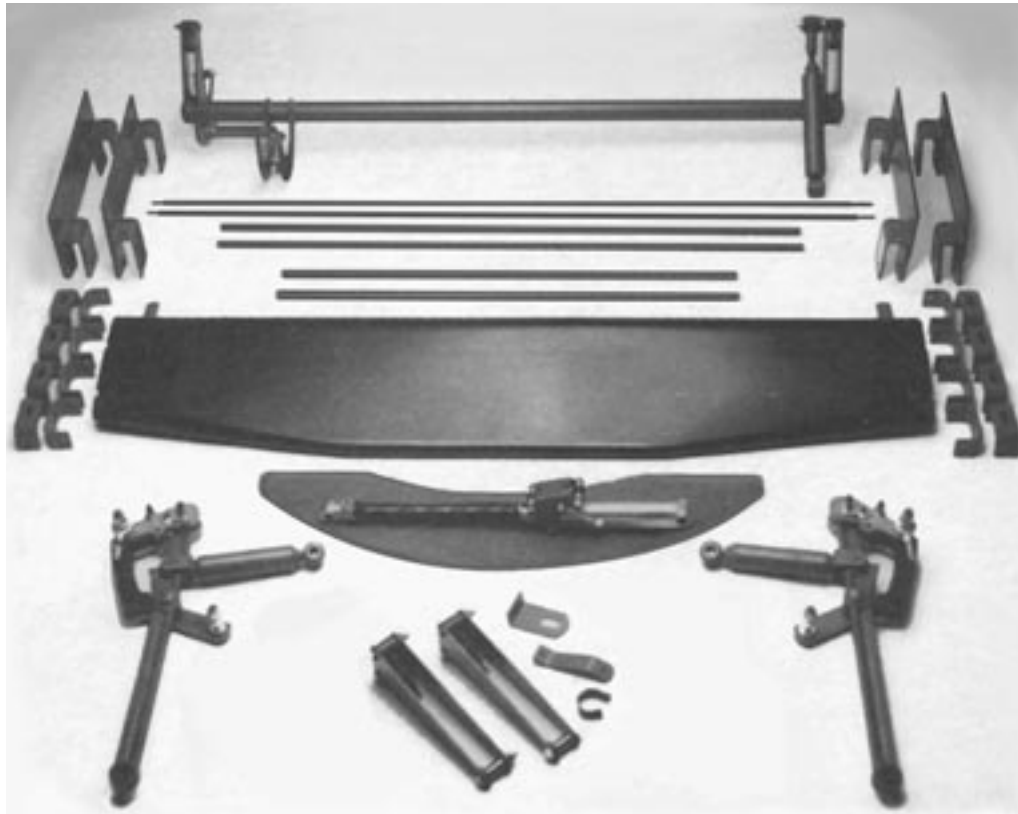

Section 15 KITS

RAKE PERFORMANCE PACKAGE 12-862907-000

Call 631-582-5450 in NY or Fax 631-582-5875. Outside the NY area, 1-800-366-4JCP.

KITS AVAILABLE

| ITEM | PART NUMBER | DESCRIPTION |
|------|---------------|-------------------------------|
| 1 | 11-615005-000 | DUST SEAL KIT |
| 2 | 12-102236-JUR | URETHANE BELL CRANK KIT |
| 3 | 12-1041B | BEARING KIT (HOOK SELECTOR) |
| 4 | 12-860603-000 | OIL SEAL KIT |
| 5 | 12-860614-000 | ROD COVER KIT (A) |
| 6 | 12-860624-000 | QUICK RELEASE KIT |
| 7 | 12-860627-000 | CIRCUIT BREAKER & BRACKET KIT |
| 8 | 12-860628-002 | 1 TO 1 COVER & PIN KIT |
| 9 | 12-860666-000 | MINI CUSHION ARM REBUILD KIT |
| 10 | 12-860667-000 | MICROSWITCH REPAIR KIT |
| 11 | 12-860668-000 | MICROSWITCH REPAIR KIT |
| 12 | 12-860672-000 | YOKE REPAIR KIT |
| 13 | 12-860770-000 | PIN LAMP HOLDER & BRACKET KIT |
| 14 | 12-862015-000 | ROD END CONVERSION KIT |
| 15 | 12-862077-000 | MOTOR ADAPTER KIT |
| 16 | 12-862580-000 | CUSHION ARM REBUILDING KIT |
| 17 | 12-862823-000 | BALL WHEEL GUIDE ROLLER ASSY |
| 18 | 12-862859-000 | 1 TO 1 REBUILDING KIT |
| 19 | 12-862860-000 | ROD COVER CAP KIT (A-2) |
| 20 | 12-862861-000 | GEARBOX INPUT REBUILDING KIT |
| 21 | 12-862866-000 | BALL LIFT ARM REBUILDING KIT |
| 22 | 12-862905-115 | SOLENOID KIT 115V |
| 23 | 12-862905-230 | SOLENOID KIT 230V |
| 24 | 12-862907-000 | RAKE PERFORMANCE PKG. |
| 25 | 12-862936-000 | TURRET TUNE UP KIT |
| 26 | 12-862937-000 | PIT CONVEYOR TUNE-UP KIT |
| 27 | 12-862938-000 | PIT CUSHION TUNE-UP KIT |
| 28 | 12-862939-000 | RAKE TUNE-UP KIT |
| 29 | 124-2000 | V-BELT CONVERSION KIT |
| 30 | 250-001-015J | BRUNSWICK STYLE RETRO FIT KIT |
| 31 | 53-860431-000 | POLY-V BELT CONVERSION KIT |
| 32 | 5400137 | SPARE PARTS KIT (FOUL LITE) |

12-862937-000
JCP PIT CONVEYOR TUNE-UP KIT

12-862939-000
JCP RAKE TUNE-UP KIT

12-862938-000
JCP CUSHION TUNE-UP KIT

12-862860-000
ROD COVER KIT (A-2)

12-860624-000
QUICK RELEASE
KIT

12-860614-000
ROD COVER KIT (A)