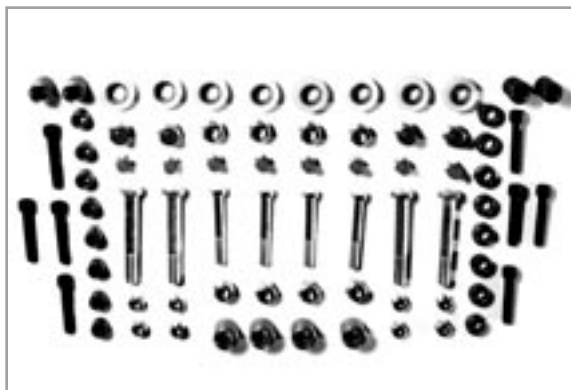

12-862938-000
JCP CUSHION TUNE-UP KIT