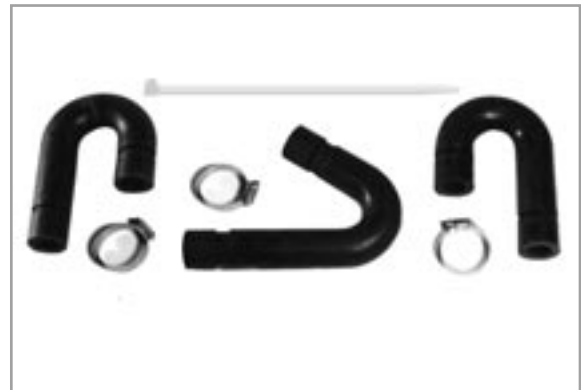

Section 15 KITS

RAKE PERFORMANCE PACKAGE 12-862907-000

Call 631-582-5450 in NY or Fax 631-582-5875. Outside the NY area, 1-800-366-4JCP.

KITS AVAILABLE

| ITEM | PART NUMBER | DESCRIPTION |
|------|---------------|-------------------------------|
| 1 | 11-615005-000 | DUST SEAL KIT |
| 2 | 12-102236-JUR | URETHANE BELL CRANK KIT |
| 3 | 12-1041B | BEARING KIT (HOOK SELECTOR) |
| 4 | 12-860603-000 | OIL SEAL KIT |
| 5 | 12-860614-000 | ROD COVER KIT (A) |
| 6 | 12-860624-000 | QUICK RELEASE KIT |
| 7 | 12-860627-000 | CIRCUIT BREAKER & BRACKET KIT |
| 8 | 12-860628-002 | 1 TO 1 COVER & PIN KIT |
| 9 | 12-860666-000 | MINI CUSHION ARM REBUILD KIT |
| 10 | 12-860667-000 | MICROSWITCH REPAIR KIT |
| 11 | 12-860668-000 | MICROSWITCH REPAIR KIT |
| 12 | 12-860672-000 | YOKE REPAIR KIT |
| 13 | 12-860770-000 | PIN LAMP HOLDER & BRACKET KIT |
| 14 | 12-862015-000 | ROD END CONVERSION KIT |
| 15 | 12-862077-000 | MOTOR ADAPTER KIT |
| 16 | 12-862580-000 | CUSHION ARM REBUILDING KIT |
| 17 | 12-862823-000 | BALL WHEEL GUIDE ROLLER ASSY |
| 18 | 12-862859-000 | 1 TO 1 REBUILDING KIT |
| 19 | 12-862860-000 | ROD COVER CAP KIT (A-2) |
| 20 | 12-862861-000 | GEARBOX INPUT REBUILDING KIT |
| 21 | 12-862866-000 | BALL LIFT ARM REBUILDING KIT |
| 22 | 12-862905-115 | SOLENOID KIT 115V |
| 23 | 12-862905-230 | SOLENOID KIT 230V |
| 24 | 12-862907-000 | RAKE PERFORMANCE PKG. |
| 25 | 12-862936-000 | TURRET TUNE UP KIT |
| 26 | 12-862937-000 | PIT CONVEYOR TUNE-UP KIT |
| 27 | 12-862938-000 | PIT CUSHION TUNE-UP KIT |
| 28 | 12-862939-000 | RAKE TUNE-UP KIT |
| 29 | 124-2000 | V-BELT CONVERSION KIT |
| 30 | 250-001-015J | BRUNSWICK STYLE RETRO FIT KIT |
| 31 | 53-860431-000 | POLY-V BELT CONVERSION KIT |
| 32 | 5400137 | SPARE PARTS KIT (FOUL LITE) |

12-862937-000
JCP PIT CONVEYOR TUNE-UP KIT

12-862939-000
JCP RAKE TUNE-UP KIT

12-862938-000
JCP CUSHION TUNE-UP KIT

12-862860-000
ROD COVER KIT (A-2)

12-860624-000
QUICK RELEASE
KIT

12-860614-000
ROD COVER KIT (A)