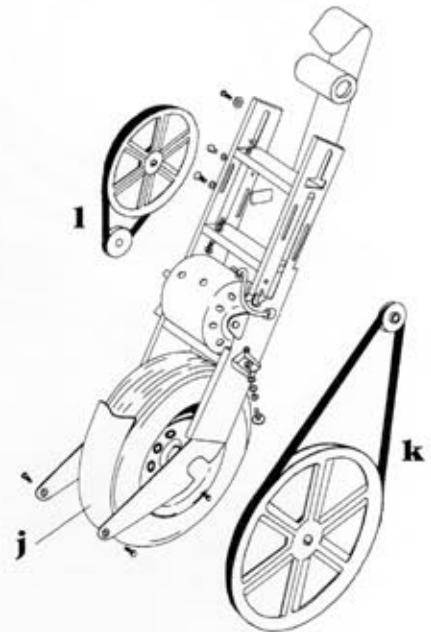

REPLACEMENT BELTS SECTION

Replacement Belts

REPLACEMENT BELTS

SURE PIK BELT

SPECTRUM BELTS

000-026-753J Carpet Belt
One Year Warranty

ITEM	PART NUMBER	DESCRIPTION	ITEM	PART NUMBER	DESCRIPTION
PINSPOTTER BELTS			BALL LIFT BELTS		
a	000 022 099	Carpet Drive Belt	Spectrum Ball Lifts		
b	000 024 604	Ball Lift Belt Shallow Groove	j	234 001 147	Ball Return Belt 4" Spectrum
c	000 027 710	Ball Rudder Primary V-Belt Outside	k	702 504 012	V-Belt Spectrum
d	000 028 865	Ball Kicker Belt 82/70	l	702 504 013	V-Belt Spectrum
e	000 029 600	Ball Rudder Secondary	Magic Circle Ball Lifts		
f	070 002 005	Pin Elevator Drive Belt	*	000 029 433	Ball Return Drive
*	000 026 753J	Carpet Belt	*	057 001 003	Ball Return Wheel Drive
*	070 011 148	PBL Lift Drive	Sure Pik Ball Lifts		
*	070 011 147	PBL Rudder Drive	m	070 011 064	Motor Pulley V-Belt
*	070 011 064	PBL Ratchet Drive	m	208 111 174	Motor to Pulley Round Belt
*	250 001 037	Double "V" Belt C-90	n	190 001 305	Ball Lift Belt

*Not Shown